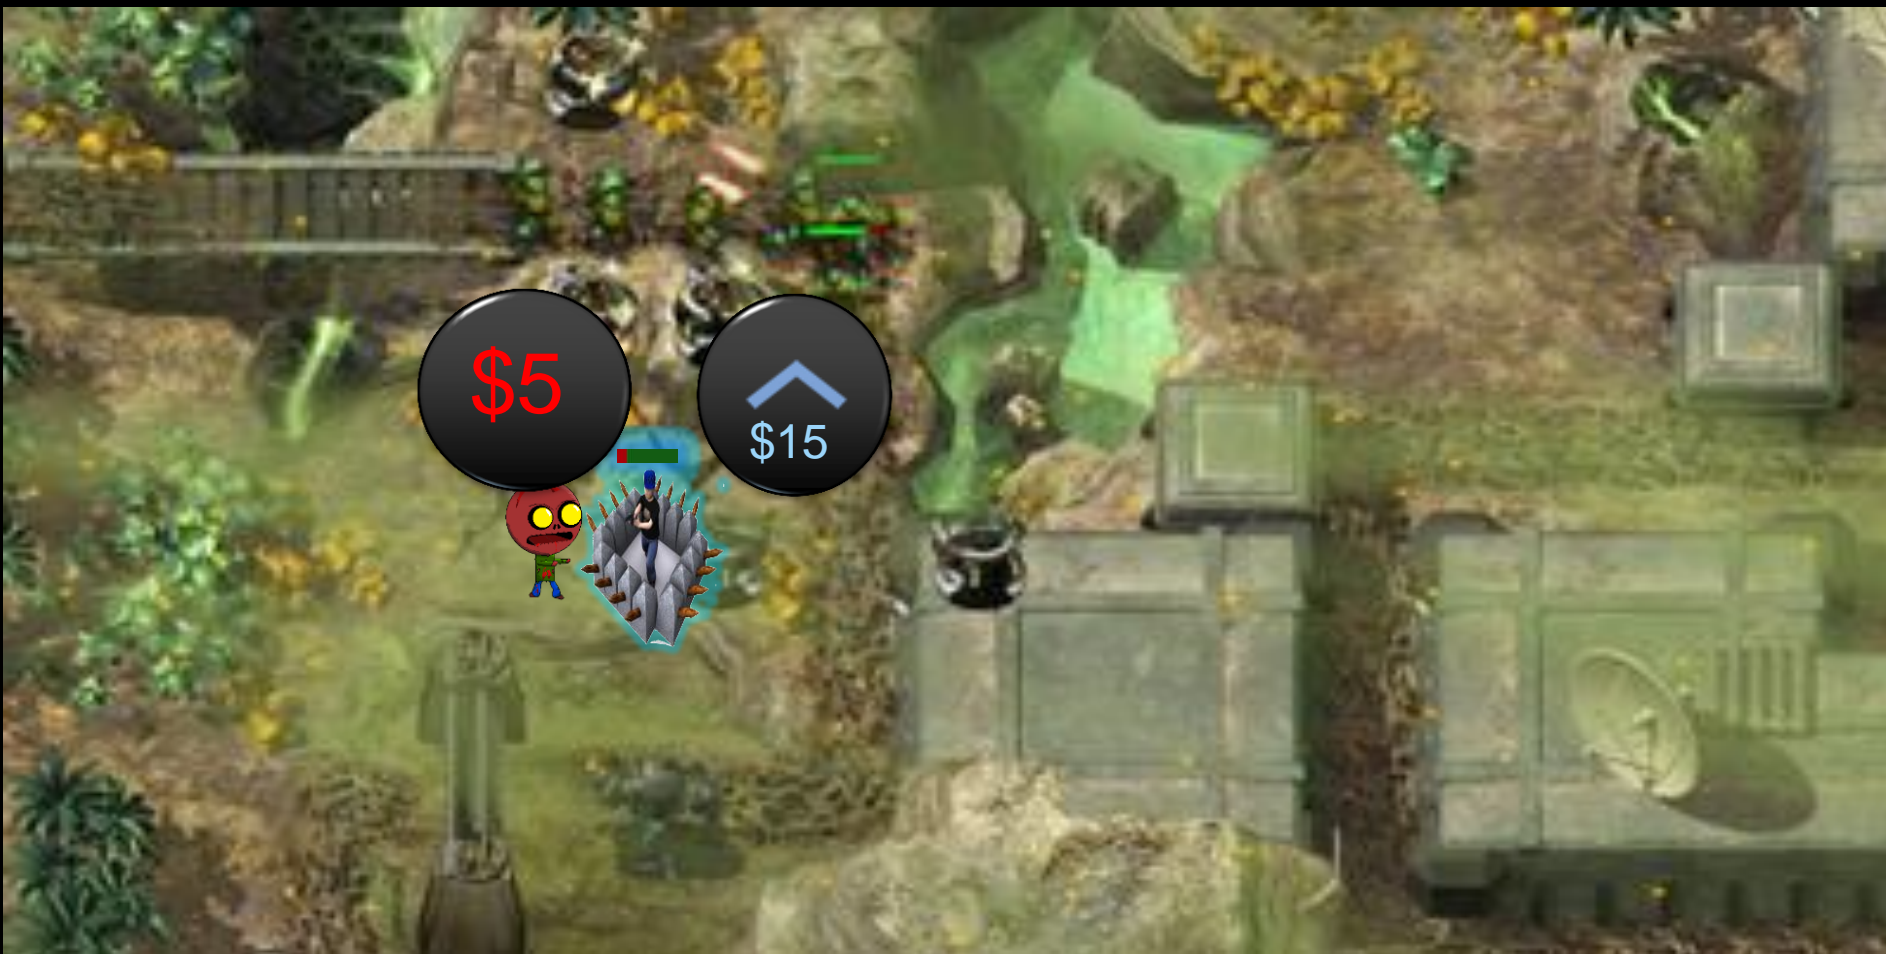

\$10

Wave

19/100

SAMSUNG

In Game Screen

4G LTE   10:10 AM

\$11900

Zombies Killed:
119